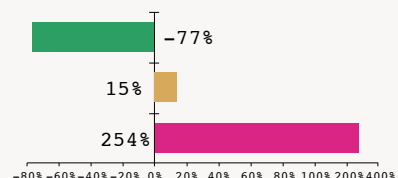

PAPERNET

The brand name and the target market

Papernet is the new Sofidel Group's brand for away-from-home tissue products. Unique, distinctive and dynamic, it is destined to attract recognition as a leading brand among large and small customers.

Sustainability and hygiene
The keywords for Papernet

Less CO2 and less water!

The Sofidel Group has set itself the target of reducing carbon emissions with the capital spending budget to match, sourcing cellulose from certified forests (PEFC, FSC, etc.) and using renewable energies (water, sun, CHP...). Having invested in new facilities, Sofidel boasts very low water consumption levels - almost a quarter in comparison with the market average.

Fostering health care and hygiene means reducing illnesses and cutting absenteeism whilst at the same time increasing productivity and quality of life. Papernet tissue and paper products are the perfect way to reduce the risk of bacterial contamination.

The use of paper towels reduces bacteria on the hands by 77%

Jet air dryers increase the bacteria on the hands by 15%

Hot air dryers increase the bacteria on the hands by up to 254%