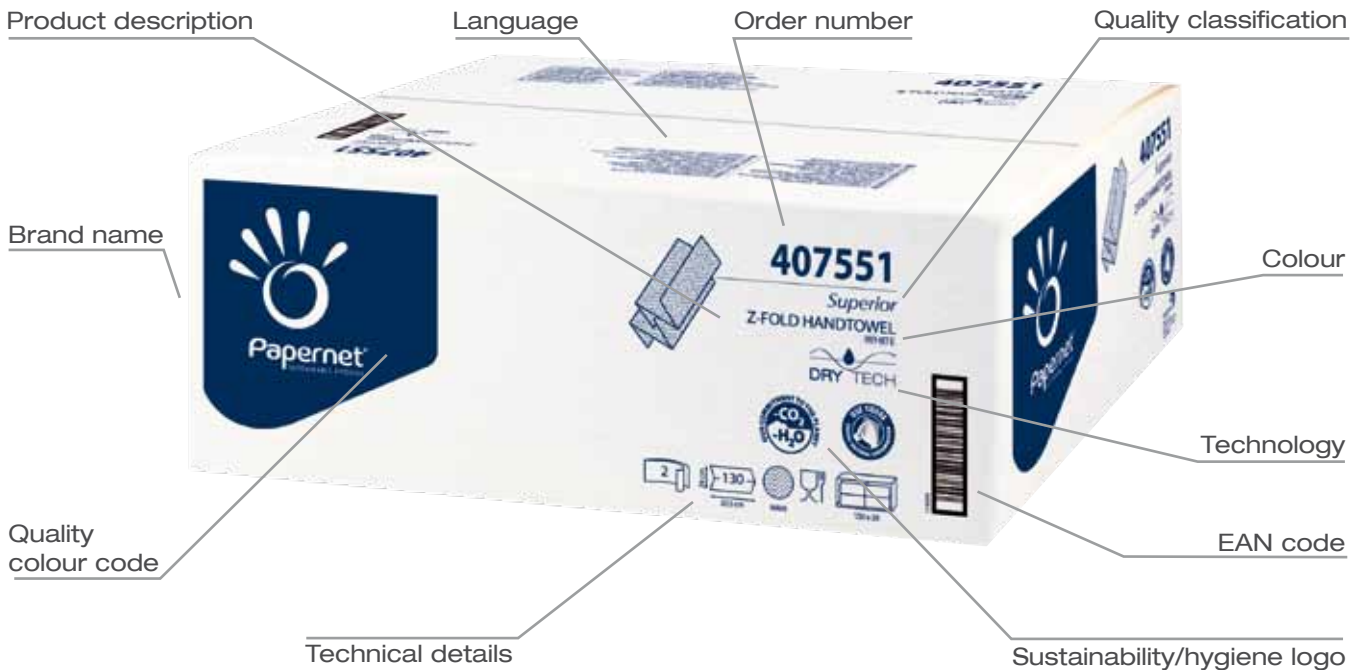

Clear and simple packaging