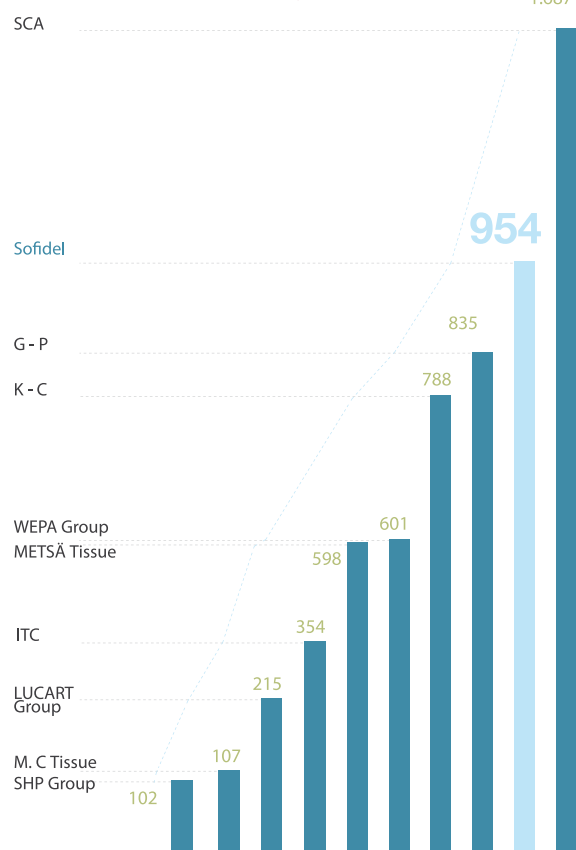

Clear and simple packaging

THE SOFIDEL GROUP

Integrated paper production

The Sofidel Group is the second largest European tissue manufacturer with a turnover in excess of 1.5 billion euro and a workforce of over 4500 in 27 different countries. Having established the Regina, Softis, Le Trèfle, Sopalin, Onda and Volare brands, market leader Sofidel is now launching the AFH brand Papernet.

Flagship brands

The Group has business operations in 27 countries. Papernet is the latest in a whole series of brands.

Production

In terms of tissue and paper production capacity, the Group is ranked second in Europe.

European production capacity in KT

Source: Sofidel EU Consulting - 20/01/2011 - Thousands of tonnes

Innovation

Consistent application of new technologies earns Sofidel second place, not only due to its production capacity but also due to its high efficiency level, resulting in reduced energy and water consumption.